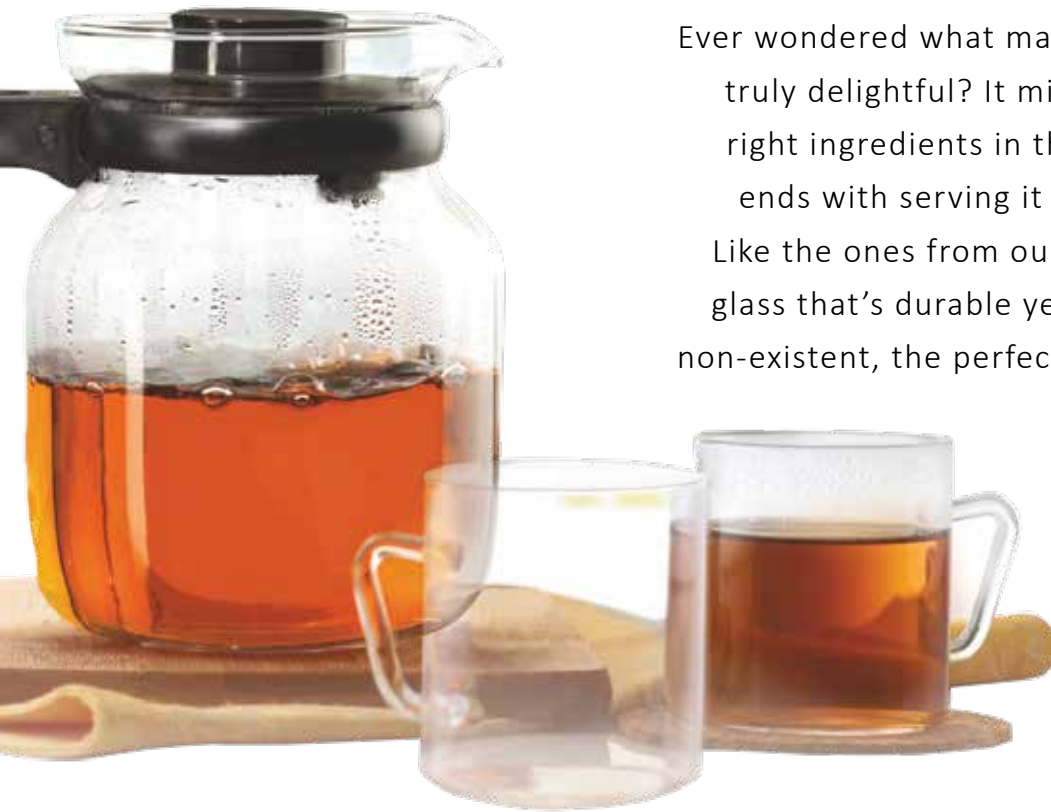

**GLASS TRAVEL MUG WITH SILICONE SLEEVE - BLACK**

ITEM CODE	SIZE	DIMENSION (MM)		CASE LOT
		DIAMETER	H	
IGLSCUPSL0450	450 ML	Ø 87	171	12

**190 ML CLASSIC MUGS  
SET OF 6**

**190 ML DESIGNER CLASSIC MUGS  
SET OF 6**

# TEA SETS

Ever wondered what makes a cup of tea or coffee truly delightful? It might start with getting the right ingredients in the perfect proportion but ends with serving it in the most elegant cups. Like the ones from our borosilicate range. With glass that's durable yet so clear that it's almost non-existent, the perfect cuppa in one of these is nothing short of magic.